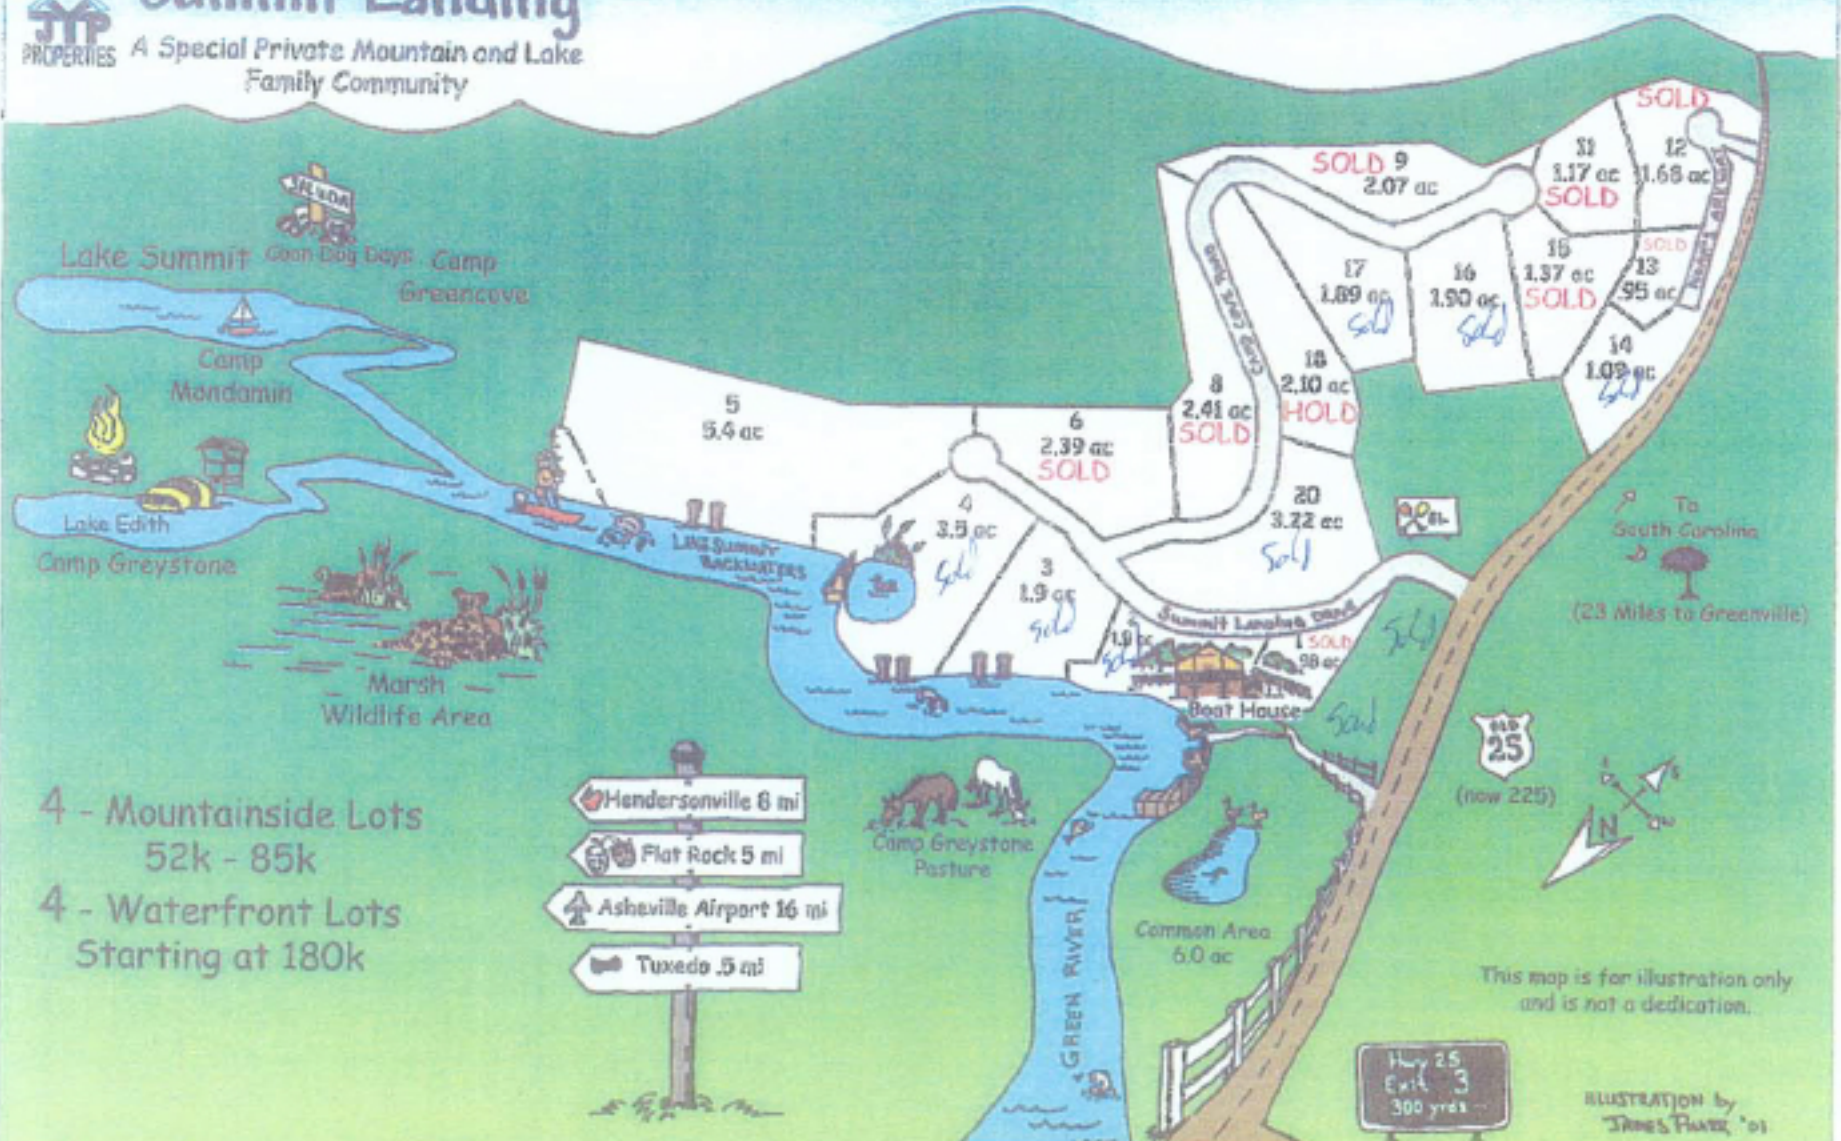

Macedonia Woods
17 Lots - Sold Out

Riverwood Trails
7 of 10 Lots Available

Summit Landing
8 of 17 Lots Available

Mountain River Place
8 Lots, 3 for Sale

Mountain River Estates
3 tracts on Market

Morrison Place
6 Future Lots

Summit Landing

A Special Private Mountain and Lake Family Community

4 - Mountainside Lots
52k - 85k

4 - Waterfront Lots
Starting at 180k

- Hendersonville 8 mi
- Flat Rock 5 mi
- Asheville Airport 16 mi
- Tuxedo .5 mi

This map is for illustration only and is not a dedication.

ILLUSTRATION by JAMES PAXTON '01

To make your dream house in the mountains a reality you need a very special location. JYP Properties has over 40 waterfront, riverside, or lots bordering public lands in Henderson County.